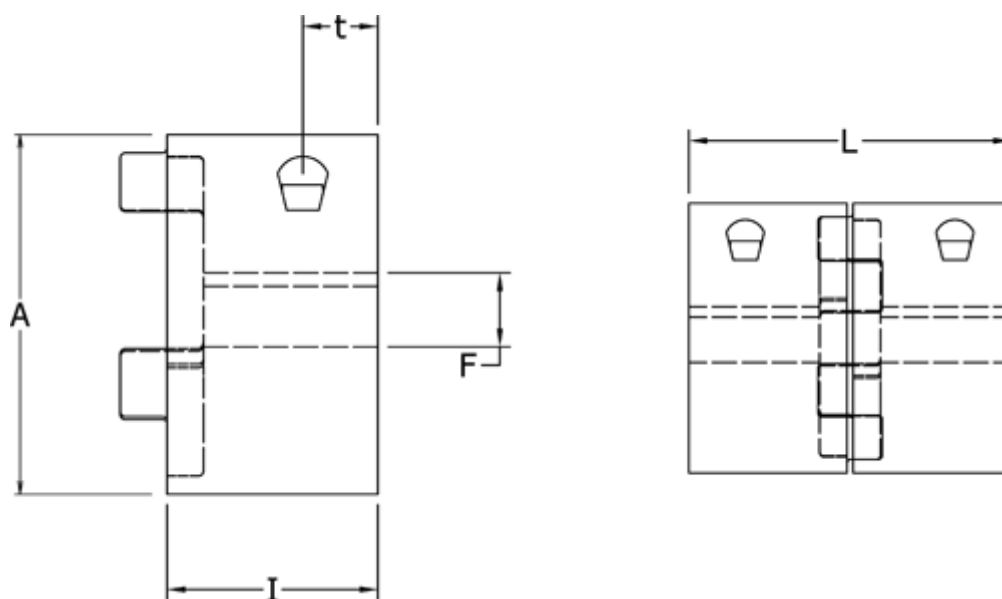

Article number: 3335038M024

Description: Clamping Hub Klonex ES 38/45  
ALU Aluminium, Bore 24H7 mm

## Measures

A = 80  
F = 24  
I = 45  
L = 114  
t = 16.0